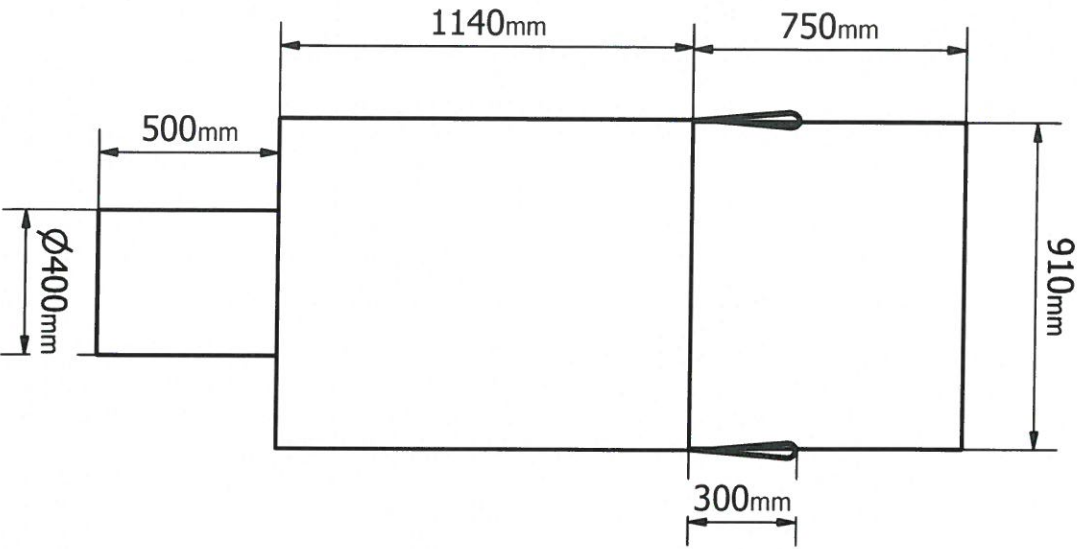

Specification big bags

Stock bags

Date 29.10.2015
Our article no.: 31088i

In compliance with ISO 21898

Classification: Type A
SWL: 1000 kg
SF: 5:1
UV: Yes
Outer size: 91x91x114 cm
Fabric: Coated
Top: Filling skirt
Bottom: Discharge spout Ø40x50 cm
Dustproof: No

Lift style 4 loops, FH 30cm
Liner: No
Document pocket: Yes, A4
Print: No
Suitable for food: No

Otherwise:
Body fabric: Polypropylene
Loop material: Polypropylene
Yarn: Polypropylene
Document pocket material: Polyethylene

® Specification on big bags cannot be handed over to a third party without written permission from Bluepack A/S

BLUEPACK A/S Havregade 5-9 5100 Odense C Telefon: 66 11 58 32 Fax: 66 11 83 58 info@bluepack.dk		Rev.: Sheet: 1 / 1	Sheet size: A4	Created by: KK	Date: 11-11-2012
BLUEPACK TEXTIL - PLAST & LAMINAT		Item Number: 31088	Material: Polypropylene	Checked by:	Date: