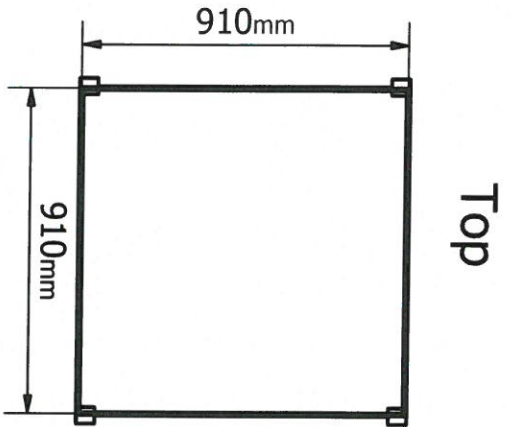

Specification big bags

Stock bags

Date 29.10.2015
Our article no.: 31088i

In compliance with ISO 21898

Classification: Type A
SWL: 1000 kg
SF: 5:1
UV: Yes
Outer size: 91x91x114 cm
Fabric: Coated
Top: Filling skirt
Bottom: Discharge spout Ø40x50 cm
Dustproof: No

Lift style 4 loops, FH 30cm
Liner: No
Document pocket: Yes, A4
Print: No
Suitable for food: No

Otherwise:
Body fabric: Polypropylene
Loop material: Polypropylene
Yarn: Polypropylene
Document pocket material: Polyethylene

® Specification on big bags cannot be handed over to a third party without written permission from Bluepack A/S

BLUEPACK A/S Havregade 5-9 5100 Odense C Telefon: 66 11 58 32 Fax: 66 11 83 58 info@bluepack.dk		Rev.: Sheet: 1 / 1	Sheet size: A4	Created by: KK	Date: 11-11-2012
BLUEPACK TEXTIL - PLAST & LAMINAT		Item Number: 31088	Material: Polypropylene	Checked by:	Date: