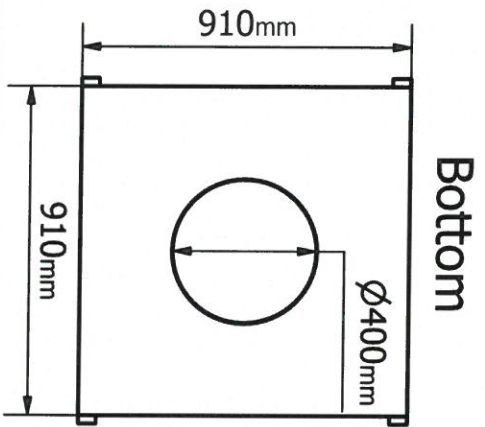

Specification big bags

Stock bags

Date 29.10.2015
Our article no.: 31088i

In compliance with ISO 21898

Classification: Type A
SWL: 1000 kg
SF: 5:1
UV: Yes
Outer size: 91x91x114 cm
Fabric: Coated
Top: Filling skirt
Bottom: Discharge spout Ø40x50 cm
Dustproof: No

Lift style 4 loops, FH 30cm
Liner: No
Document pocket: Yes, A4
Print: No
Suitable for food: No

Otherwise:
Body fabric: Polypropylene
Loop material: Polypropylene
Yarn: Polypropylene
Document pocket material: Polyethylene

® Specification on big bags cannot be handed over to a third party without written permission from Bluepack A/S

BLUEPACK A/S Havregade 5-9 5100 Odense C Telefon: 66 11 58 32 Fax: 66 11 83 58 info@bluepack.dk		Rev.: Sheet: 1 / 1	Sheet size: A4	Created by: KK	Date: 11-11-2012
BLUEPACK TEXTIL - PLAST & LAMINAT		Item Number: 31088	Material: Polypropylene	Checked by:	Date: