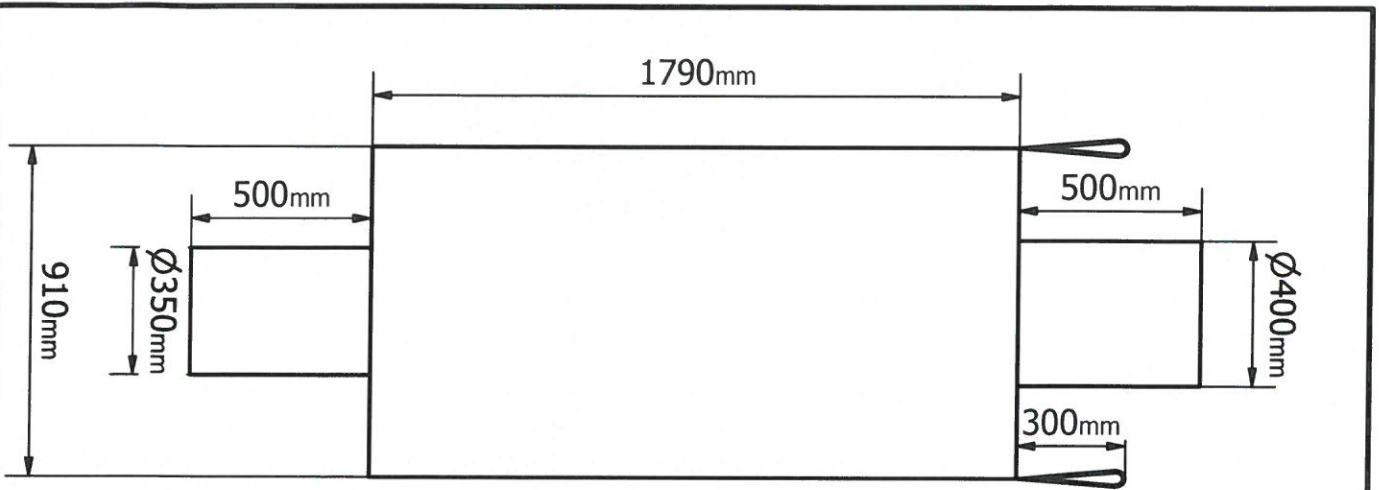

Specification big bags

Stock bags

Date 29.10.2015
Our article no.: 31085i

In compliance with ISO 21898

Classification: Type A
SWL: 1000 kg
SF: 5:1
UV: Yes
Outer size: 91x91x179 cm
Fabric: Coated
Top: Filling spout Ø 40x50 cm
Bottom: Discharge spout Ø 35x50 cm
Dustproof: No

Lift style 4 loops, FH 30 cm
Liner: No
Document pocket: Yes, A4
Print: No
Suitable for food: No

Otherwise:
Body fabric: Polypropylene
Loop material: Polypropylene
Yarn: Polypropylene
Document pocket material: Polyethylene

® Specification on big bags cannot be handed over to a third party without written permission from Bluepack A/S

BLUEPACK A/S Havnegade 5-9 5100 Odense C Telefon: 66 11 58 32 Fax: 66 11 83 58 info@bluepack.dk		Rev.: Sheet: 1 / 1	Sheet size: A4	Created by: KK	Date: 11-11-2012
BLUEPACK TEXTIL - PLAST & LAMINAT		Item Number: 31085	Material: Polypropylene	Checked by:	Date: