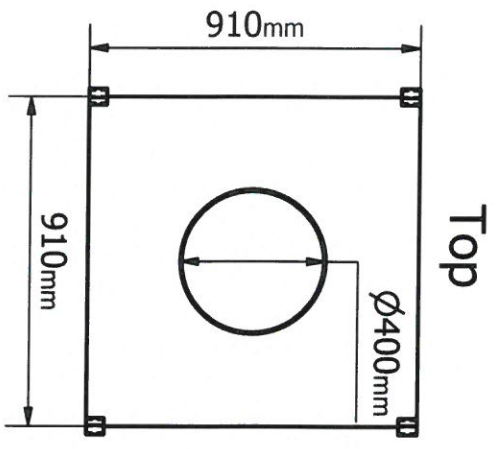

Specification big bags

Stock bags

Date 29.10.2015
Our article no.: 31085i

In compliance with ISO 21898

Classification: Type A
SWL: 1000 kg
SF: 5:1
UV: Yes
Outer size: 91x91x179 cm
Fabric: Coated
Top: Filling spout Ø 40x50 cm
Bottom: Discharge spout Ø 35x50 cm
Dustproof: No

Lift style 4 loops, FH 30 cm
Liner: No
Document pocket: Yes, A4
Print: No
Suitable for food: No

Otherwise:
Body fabric: Polypropylene
Loop material: Polypropylene
Yarn: Polypropylene
Document pocket material: Polyethylene

® Specification on big bags cannot be handed over to a third party without written permission from Bluepack A/S

BLUEPACK A/S Havnegade 5-9 5100 Odense C Telefon: 66 11 58 32 Fax: 66 11 83 58 info@bluepack.dk		Rev.: Sheet: 1 / 1	Sheet size: A4	Created by: KK	Date: 11-11-2012
BLUEPACK TEXTIL - PLAST & LAMINAT		Item Number: 31085	Material: Polypropylene	Checked by:	Date: