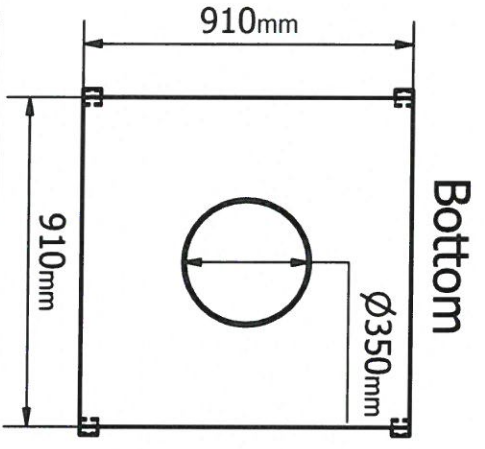

Specification big bags

Stock bags

Date 29.10.2015
Our article no.: 31085i

In compliance with ISO 21898

Classification: Type A
SWL: 1000 kg
SF: 5:1
UV: Yes
Outer size: 91x91x179 cm
Fabric: Coated
Top: Filling spout Ø 40x50 cm
Bottom: Discharge spout Ø 35x50 cm
Dustproof: No

Lift style 4 loops, FH 30 cm
Liner: No
Document pocket: Yes, A4
Print: No
Suitable for food: No

Otherwise:
Body fabric: Polypropylene
Loop material: Polypropylene
Yarn: Polypropylene
Document pocket material: Polyethylene

® Specification on big bags cannot be handed over to a third party without written permission from Bluepack A/S

BLUEPACK A/S Havnegade 5-9 5100 Odense C Telefon: 66 11 58 32 Fax: 66 11 83 58 info@bluepack.dk		Rev.: Sheet: 1 / 1	Sheet size: A4	Created by: KK	Date: 11-11-2012
BLUEPACK TEXTIL - PLAST & LAMINAT		Item Number: 31085	Material: Polypropylene	Checked by:	Date: