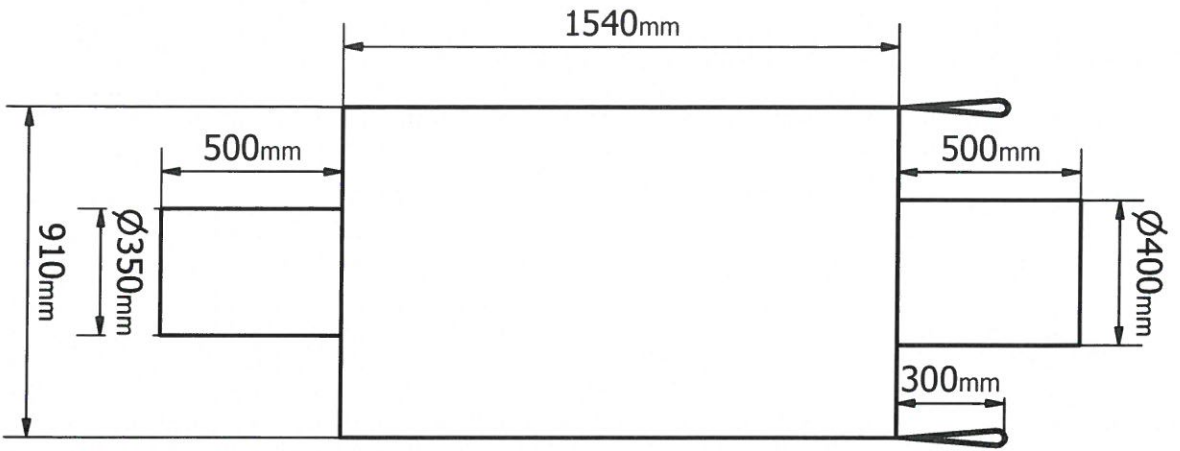

BLUEPACK A/S
Havnegade 5-9
5100 Odense C
Telefon: 66 11 58 32
Fax: 66 11 83 58
info@bluepack.dk

Rev.:
Sheet:
1 / 1

Sheet size:
A4

Created by: **KK**
Checked by:

Date: **23-10-2012**
Date:

Item Number:
31063

Material:
Polypropylene

BLUEPACK
TEXTIL · PLAST · LAMINAT