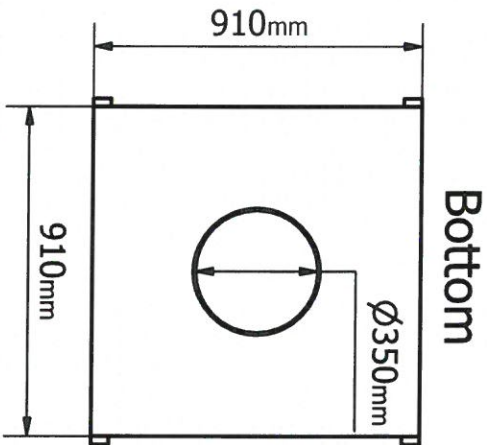

BLUEPACK A/S
Havnegade 5-9
5100 Odense C
Telefon: 66 11 58 32
Fax: 66 11 83 58
info@bluepack.dk

Rev.:
Sheet:
1 / 1

Sheet size:
A4

Created by: **KK**
Checked by:

Date: **23-10-2012**
Date:

Item Number:
31063

Material:
Polypropylene

BLUEPACK
TEXTIL · PLAST · LAMINAT