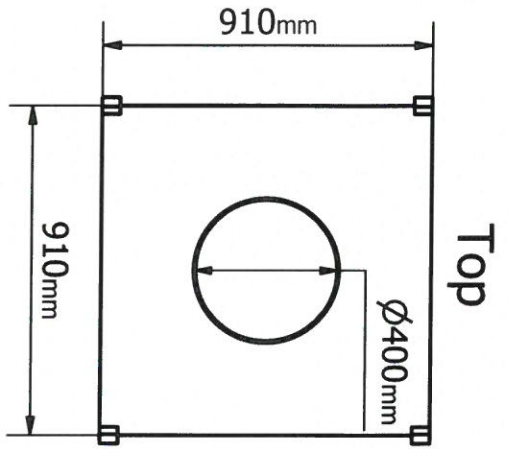

BLUEPACK A/S
Havnegade 5-9
5100 Odense C
Telefon: 66 11 58 32
Fax: 66 11 83 58
info@bluepack.dk

Rev.:
Sheet:
1 / 1

Sheet size:
A4

Created by: **KK**
Checked by:

Date: **23-10-2012**
Date:

Item Number:
31063

Material:
Polypropylene

BLUEPACK
TEXTIL · PLAST · LAMINAT