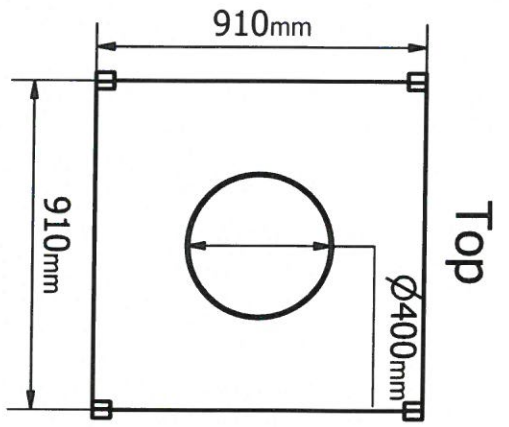

Specification big bags

Stock bags

Date 29.10.2015
Our article no.: 31013i

In compliance with ISO 21898

Classification: Type A
SWL: 1000kg
SF: 5:1
UV: Yes
Outer size: 91x91x114cm
Fabric: Coated
Top: Filling spout Ø40x50cm
Bottom: Discharge Ø35x50cm
Dustproof: No

Lift style 4 loops, FH 30cm
Liner: No
Document pocket: Yes, A4
Print: No
Suitable for food: No

Otherwise:
Body fabric: Polypropylene
Loop material: Polypropylene
Yarn: Polypropylene
Document pocket material: Polyethylene

® Specification on big bags cannot be handed over to a third party without written permission from Bluepack A/S

BLUEPACK A/S Havnegade 5-9 5100 Odense C Telefon: 66 11 58 32 Fax: 66 11 83 58 info@bluepack.dk		Rev.: Sheet: 1 / 1	Sheet size: A4	Created by: KK	Date: 11-11-2012
BLUEPACK TEXTIL - PLAST & LAMINAT		Item Number: 31013	Material: Polypropylene	Checked by:	Date: