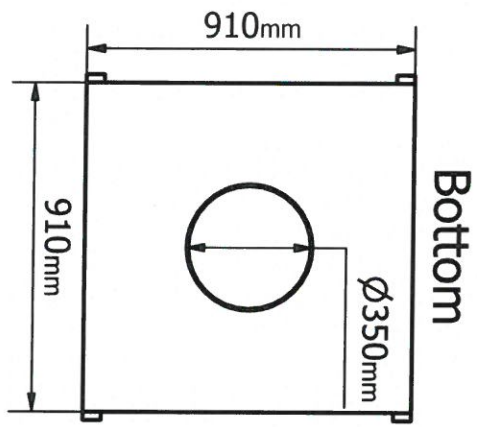

Specification big bags

Stock bags

Date 29.10.2015
Our article no.: 31013i

In compliance with ISO 21898

Classification: Type A
SWL: 1000kg
SF: 5:1
UV: Yes
Outer size: 91x91x114cm
Fabric: Coated
Top: Filling spout Ø40x50cm
Bottom: Discharge Ø35x50cm
Dustproof: No

Lift style 4 loops, FH 30cm
Liner: No
Document pocket: Yes, A4
Print: No
Suitable for food: No

Otherwise:
Body fabric: Polypropylene
Loop material: Polypropylene
Yarn: Polypropylene
Document pocket material: Polyethylene

® Specification on big bags cannot be handed over to a third party without written permission from Bluepack A/S

BLUEPACK A/S Havnegade 5-9 5100 Odense C Telefon: 66 11 58 32 Fax: 66 11 83 58 info@bluepack.dk		Rev.: Sheet: 1 / 1	Sheet size: A4	Created by: KK	Date: 11-11-2012
BLUEPACK TEXTIL - PLAST & LAMINAT		Item Number: 31013	Material: Polypropylene	Checked by:	Date: