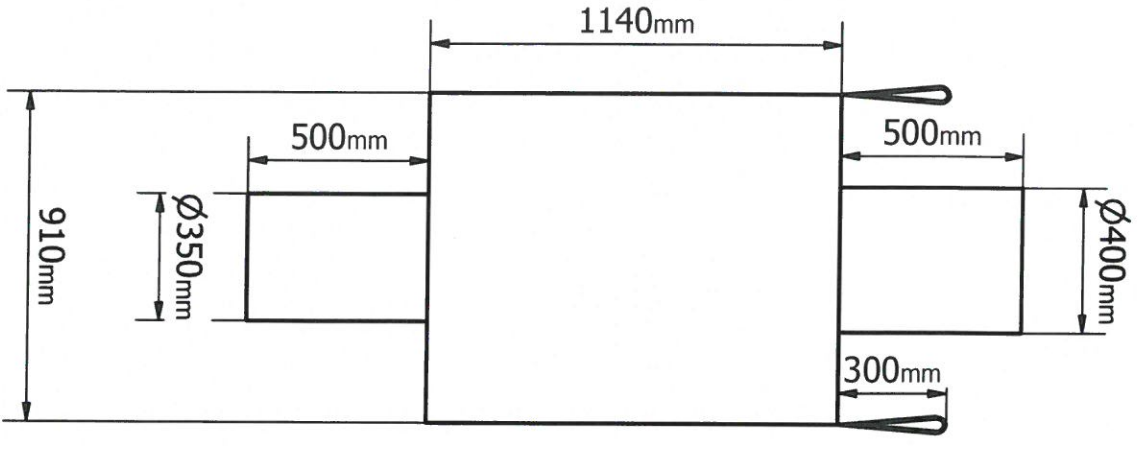

Specification big bags

Stock bags

Date 29.10.2015
Our article no.: 31013i

In compliance with ISO 21898

Classification: Type A
SWL: 1000kg
SF: 5:1
UV: Yes
Outer size: 91x91x114cm
Fabric: Coated
Top: Filling spout Ø40x50cm
Bottom: Discharge Ø35x50cm
Dustproof: No

Lift style 4 loops, FH 30cm
Liner: No
Document pocket: Yes, A4
Print: No
Suitable for food: No

Otherwise:
Body fabric: Polypropylene
Loop material: Polypropylene
Yarn: Polypropylene
Document pocket material: Polyethylene

® Specification on big bags cannot be handed over to a third party without written permission from Bluepack A/S

BLUEPACK A/S Havnegade 5-9 5100 Odense C Telefon: 66 11 58 32 Fax: 66 11 83 58 info@bluepack.dk		Rev.: Sheet: 1 / 1	Sheet size: A4	Created by: KK	Date: 11-11-2012
BLUEPACK TEXTIL - PLAST & LAMINAT		Item Number: 31013	Material: Polypropylene	Checked by:	Date: