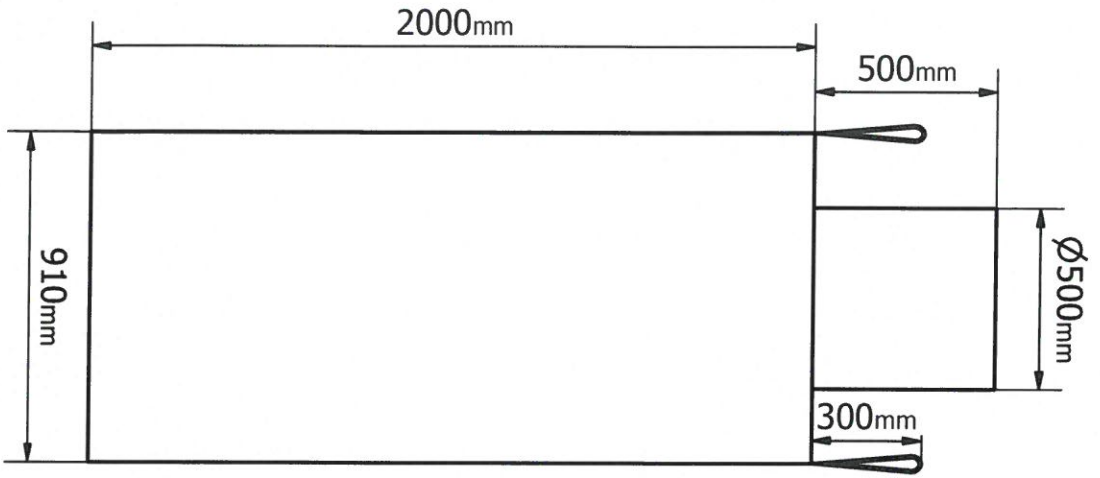

Specification big bags

Stock bags

Date 29.10.2015
Our article no.: 30927i

In compliance with ISO 21898

Classification: Type A
SWL: 1250 kg
SF: 5:1
UV: Yes
Outer size: 91x91x200 cm
Fabric: Coated
Top: Filling spout Ø50x50cm
Bottom: Flat
Dustproof: No

Lift style 4 loops, FH 30cm
Liner: No
Document pocket: Yes, A4
Print: No
Suitable for food: No

Otherwise:
Body fabric: Polypropylene
Loop material: Polypropylene
Yarn: Polypropylene
Document pocket material: Polyethylene

Specification on big bags cannot be handed over to a third party without written permission from Bluepack A/S

BLUEPACK A/S Havregade 5-9 5100 Odense C Telefon: 66 11 58 32 Fax: 66 11 83 58 info@bluepack.dk		Rev.: Sheet: 1 / 1	Sheet size: A4	Created by: KK	Date: 11-11-2012
BLUEPACK TEXTIL - PLAST & LAMINAT		Item Number: 30927	Material: Polypropylene	Checked by:	Date: