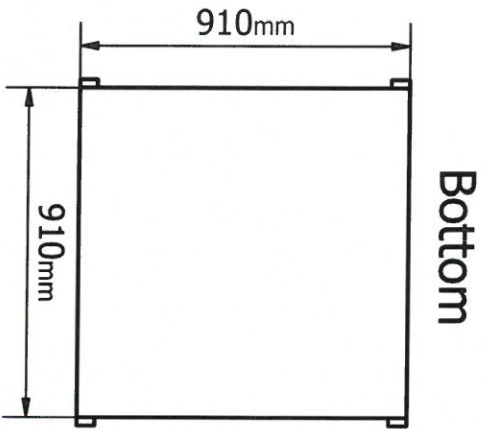

Specification big bags

Stock bags

Date 29.10.2015
Our article no.: 30927i

In compliance with ISO 21898

Classification: Type A
SWL: 1250 kg
SF: 5:1
UV: Yes
Outer size: 91x91x200 cm
Fabric: Coated
Top: Filling spout Ø50x50cm
Bottom: Flat
Dustproof: No

Lift style 4 loops, FH 30cm
Liner: No
Document pocket: Yes, A4
Print: No
Suitable for food: No

Otherwise:
Body fabric: Polypropylene
Loop material: Polypropylene
Yarn: Polypropylene
Document pocket material: Polyethylene

Specification on big bags cannot be handed over to a third party without written permission from Bluepack A/S

BLUEPACK A/S Havregade 5-9 5100 Odense C Telefon: 66 11 58 32 Fax: 66 11 83 58 info@bluepack.dk		Rev.: Sheet: 1 / 1	Sheet size: A4	Created by: KK	Date: 11-11-2012
BLUEPACK TEXTIL - PLAST & LAMINAT		Item Number: 30927	Material: Polypropylene	Checked by:	Date: