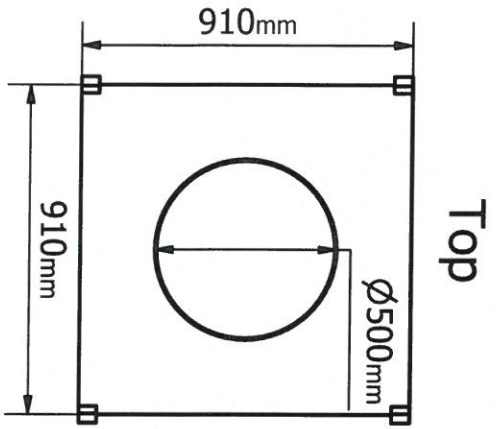

Specification big bags

Stock bags

Date 29.10.2015
Our article no.: 30927i

In compliance with ISO 21898

Classification: Type A
SWL: 1250 kg
SF: 5:1
UV: Yes
Outer size: 91x91x200 cm
Fabric: Coated
Top: Filling spout Ø50x50cm
Bottom: Flat
Dustproof: No

Lift style 4 loops, FH 30cm
Liner: No
Document pocket: Yes, A4
Print: No
Suitable for food: No

Otherwise:
Body fabric: Polypropylene
Loop material: Polypropylene
Yarn: Polypropylene
Document pocket material: Polyethylene

Specification on big bags cannot be handed over to a third party without written permission from Bluepack A/S

BLUEPACK A/S Havregade 5-9 5100 Odense C Telefon: 66 11 58 32 Fax: 66 11 83 58 info@bluepack.dk		Rev.: Sheet: 1 / 1	Sheet size: A4	Created by: KK	Date: 11-11-2012
BLUEPACK TEXTIL - PLAST & LAMINAT		Item Number: 30927	Material: Polypropylene	Checked by:	Date: