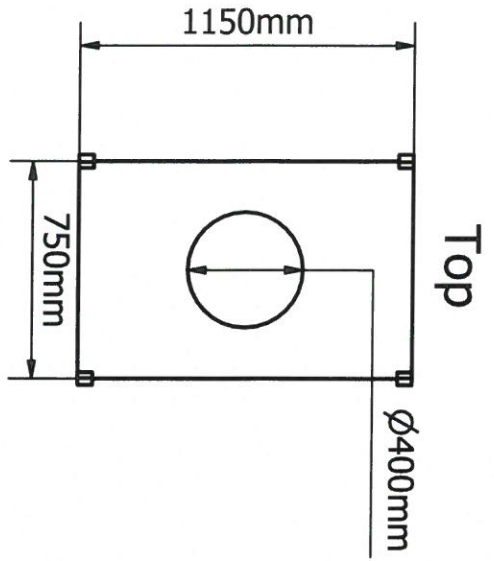

### Stock bags

Date 29.10.2015  
Our article no.: 30397i

In compliance with ISO 21898

Classification: Type A  
SWL: 1000 kg  
SF: 5:1  
UV: Yes  
Outer size: 75x115x150 cm  
Fabric: Coated  
Top: Filling spout Ø 40x50 cm  
Bottom: Discharge spout Ø 35x50 cm  
Dustproof: No

Lift style 4 loops, FH 30cm  
Liner: No  
Document pocket: Yes, A4  
Print: No  
Suitable for food: No

Otherwise:  
Body fabric: Polypropylene  
Loop material: Polypropylene  
Yarn: Polypropylene  
Document pocket material: Polyethylene

® Specification on big bags cannot be handed over to a third party without written permission from Bluepack A/S

BLUEPACK A/S Havnegade 5-9 5100 Odense C Telefon: 66 11 58 32 Fax: 66 11 83 58 info@bluepack.dk		Rev.: Sheet: 1 / 1	Sheet size: <b>A4</b>	Created by: <b>Stig</b>	Date: <b>21-10-2013</b>
Item Number: <b>303971</b>		Material: <b>Polypropylene</b>	Checked by:	Date:	