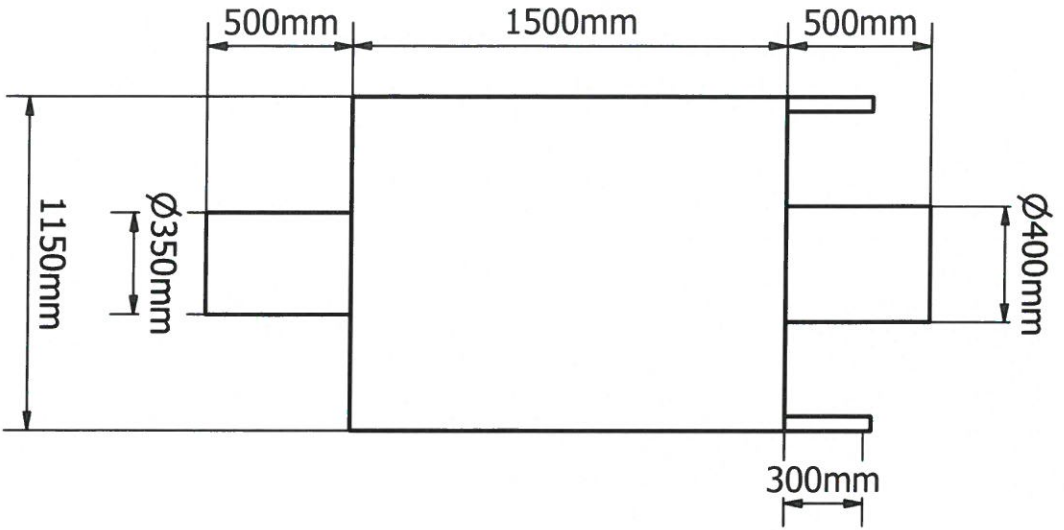

### Stock bags

Date 29.10.2015  
Our article no.: 30397i

In compliance with ISO 21898

Classification: Type A  
SWL: 1000 kg  
SF: 5:1  
UV: Yes  
Outer size: 75x115x150 cm  
Fabric: Coated  
Top: Filling spout Ø 40x50 cm  
Bottom: Discharge spout Ø 35x50 cm  
Dustproof: No

Lift style 4 loops, FH 30cm  
Liner: No  
Document pocket: Yes, A4  
Print: No  
Suitable for food: No

Otherwise:  
Body fabric: Polypropylene  
Loop material: Polypropylene  
Yarn: Polypropylene  
Document pocket material: Polyethylene

® Specification on big bags cannot be handed over to a third party without written permission from Bluepack A/S

BLUEPACK A/S Havnegade 5-9 5100 Odense C Telefon: 66 11 58 32 Fax: 66 11 83 58 info@bluepack.dk		Rev.: Sheet: 1 / 1	Sheet size: <b>A4</b>	Created by: <b>Stig</b>	Date: <b>21-10-2013</b>
Item Number: <b>303971</b>		Material: <b>Polypropylene</b>	Checked by:	Date:	