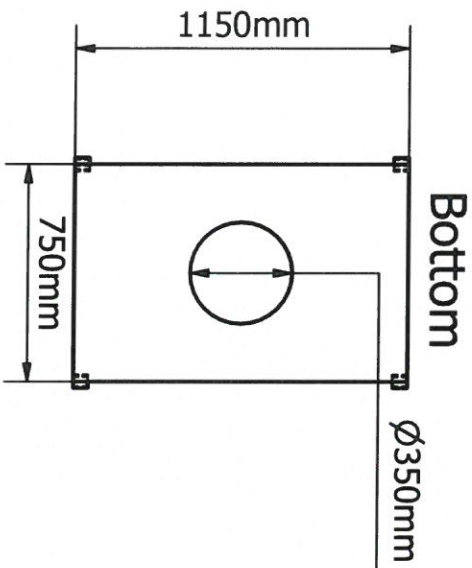

### Stock bags

Date 29.10.2015  
Our article no.: 30397i

In compliance with ISO 21898

Classification: Type A  
SWL: 1000 kg  
SF: 5:1  
UV: Yes  
Outer size: 75x115x150 cm  
Fabric: Coated  
Top: Filling spout Ø 40x50 cm  
Bottom: Discharge spout Ø 35x50 cm  
Dustproof: No

Lift style 4 loops, FH 30cm  
Liner: No  
Document pocket: Yes, A4  
Print: No  
Suitable for food: No

Otherwise:  
Body fabric: Polypropylene  
Loop material: Polypropylene  
Yarn: Polypropylene  
Document pocket material: Polyethylene

® Specification on big bags cannot be handed over to a third party without written permission from Bluepack A/S

BLUEPACK A/S Havnegade 5-9 5100 Odense C Telefon: 66 11 58 32 Fax: 66 11 83 58 info@bluepack.dk		Rev.: Sheet: 1 / 1	Sheet size: <b>A4</b>	Created by: <b>Stig</b>	Date: <b>21-10-2013</b>
Item Number: <b>303971</b>		Material: <b>Polypropylene</b>	Checked by:	Date:	