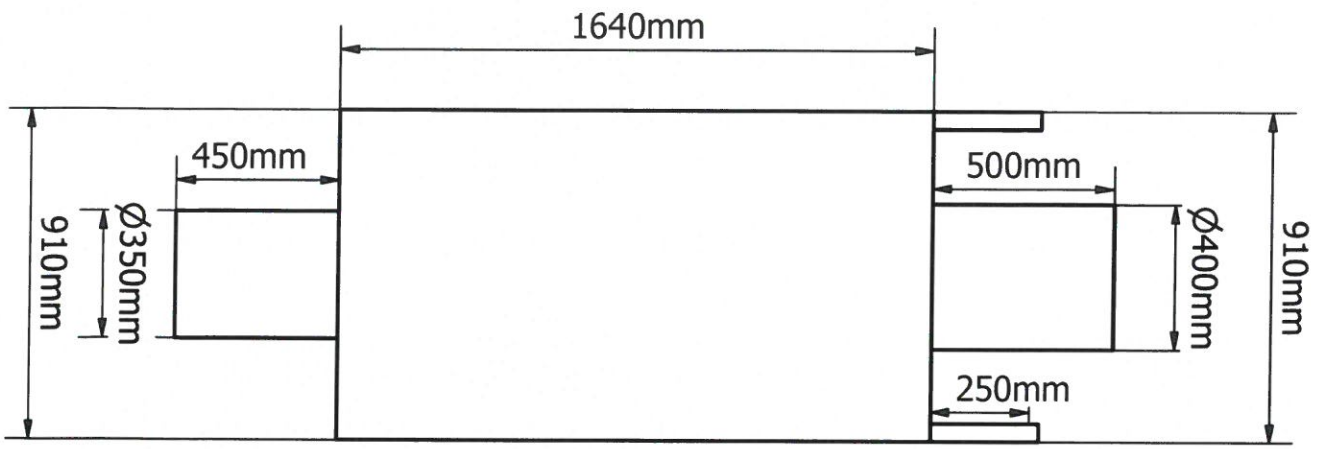

Specification big bags

Stock bags

Date 29.10.2015
Our article no.: 30026i

In compliance with ISO 21898

Classification: Type B
SWL: 1000 kg
SF: 5:1
UV: Yes
Outer size: 91x91x164 cm
Fabric: Coated
Top: Filling spout Ø 40x50 cm
Bottom: Discharge spout Ø 35x45 cm + iris
Dustproof: Yes

Lift style 4 loops, FH 25cm + 5 cm unsewn
Liner: No
Document pocket: Yes, A4
Print: No
Suitable for food: Yes – please contact Bluepack for applicable documentation

Otherwise:
Body fabric: Polypropylene
Loop material: Polypropylene
Yarn: Polypropylene
Document pocket material: Polyethylene

® Specification on big bags cannot be handed over to a third party without written permission from Bluepack A/S

BLUEPACK A/S Havnegade 5-9 5100 Odense C Telefon: 66 11 58 32 Fax: 66 11 83 58 info@bluepack.dk		Rev.: Sheet: 1 / 1	Sheet size: A4	Created by: Stig Checked by:	Date: 20-01-2014
Item Number: 30026		Material: Polypropylene	Date:		