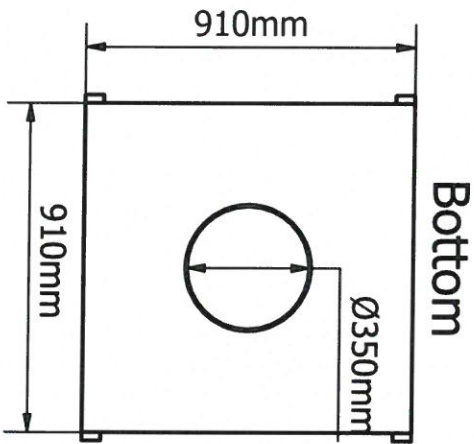

Specification big bags

Stock bags

Date 29.10.2015
Our article no.: 30026i

In compliance with ISO 21898

Classification: Type B
SWL: 1000 kg
SF: 5:1
UV: Yes
Outer size: 91x91x164 cm
Fabric: Coated
Top: Filling spout Ø 40x50 cm
Bottom: Discharge spout Ø 35x45 cm + iris
Dustproof: Yes

Lift style 4 loops, FH 25cm + 5 cm unsewn
Liner: No
Document pocket: Yes, A4
Print: No
Suitable for food: Yes – please contact Bluepack for applicable documentation

Otherwise:
Body fabric: Polypropylene
Loop material: Polypropylene
Yarn: Polypropylene
Document pocket material: Polyethylene

® Specification on big bags cannot be handed over to a third party without written permission from Bluepack A/S

BLUEPACK A/S Havnegade 5-9 5100 Odense C Telefon: 66 11 58 32 Fax: 66 11 83 58 info@bluepack.dk		Rev.: Sheet: 1 / 1	Sheet size: A4	Created by: Stig Checked by:	Date: 20-01-2014
Item Number: 30026		Material: Polypropylene	Date:		