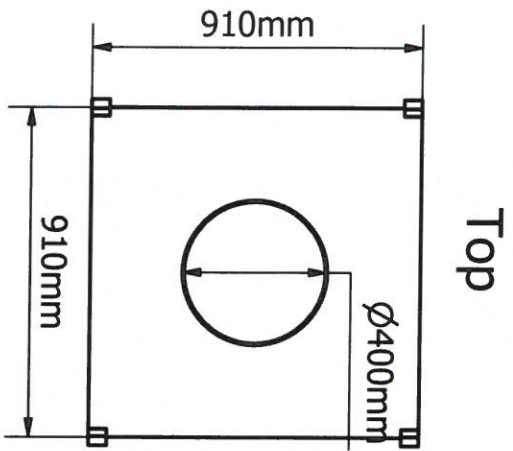

Specification big bags

Stock bags

Date 29.10.2015
Our article no.: 30026i

In compliance with ISO 21898

Classification: Type B
SWL: 1000 kg
SF: 5:1
UV: Yes
Outer size: 91x91x164 cm
Fabric: Coated
Top: Filling spout Ø 40x50 cm
Bottom: Discharge spout Ø 35x45 cm + iris
Dustproof: Yes

Lift style 4 loops, FH 25cm + 5 cm unsewn
Liner: No
Document pocket: Yes, A4
Print: No
Suitable for food: Yes – please contact Bluepack for applicable documentation

Otherwise:
Body fabric: Polypropylene
Loop material: Polypropylene
Yarn: Polypropylene
Document pocket material: Polyethylene

® Specification on big bags cannot be handed over to a third party without written permission from Bluepack A/S

BLUEPACK A/S Havnegade 5-9 5100 Odense C Telefon: 66 11 58 32 Fax: 66 11 83 58 info@bluepack.dk		Rev.: Sheet: 1 / 1	Sheet size: A4	Created by: Stig Checked by:	Date: 20-01-2014
Item Number: 30026		Material: Polypropylene	Date:		